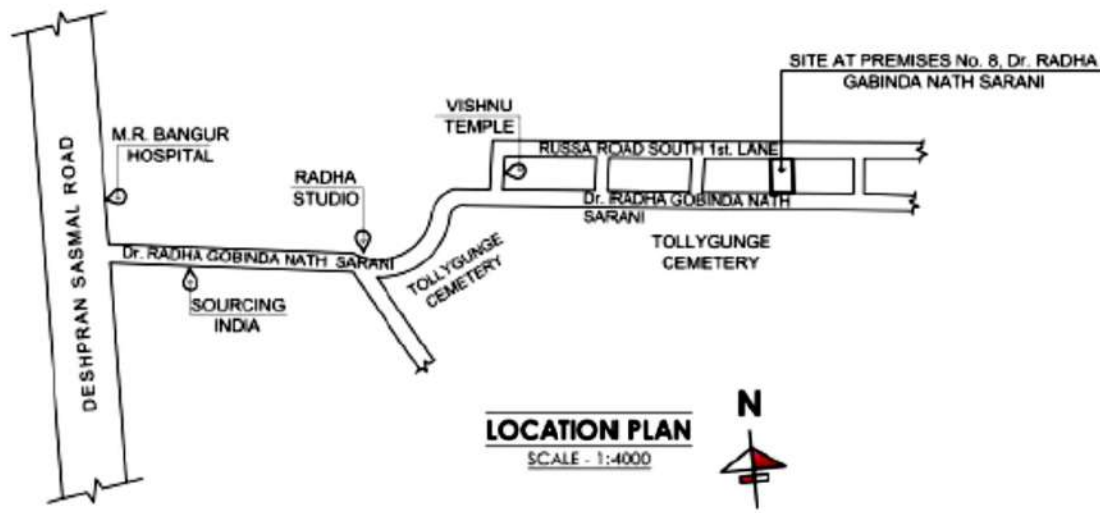

Premises No. 8, Dr. Radha Gobinda Nath Sarani, Ward No. 094 under KMC, P.O. – Charu Market, P.S.-Golf Green, Kolkata- 700033.

LAT: 22°29'56.1" N

LONG: 88°20'57.2" E

For ORCHID DEVELOPER  
*Anind*  
Proprietor